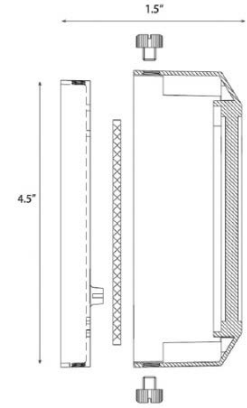

FIXTURE SPECIFICATIONS

INTENDED USE

The specification grade Alcon Lighting Mollie Architectural LED Step Light Surface Mount Fixture delivers ambient and practical lighting to stairs, stairwells, and decks in interior and exterior applications. The low voltage Mollie LED Step Light improves visibility and adds an inviting glow to your residential or commercial space. Step lights can be used to enhance your landscape, amplify your deck lighting when entertaining, for commercial exterior lighting, or simply to feel more secure knowing your staircase is brightly lit.

PRODUCT FAMILY ACCESSORIES

- SST40W** | 40W Transformer
- SST75W** | 75W Transformer
- SST100W** | 100W Transformer
- SST200W** | 200W Transformer
- SST300W** | 300W Transformer

FEATURES

- Construction:** Die-Cast Brass
- Lens:** Frosted Lens with Louver
- Dimensions:** **W** 4.5" x **D** 1.5" x **H** 3"
- Bulb:** Fixture Supplied with 1 (1.5W or 3.0W) Wedge Base LED Lamp
- Wiring:** 18" of #18-2, SPT-1W Leads
- Voltage:** 12V
- Color Temperature:** 2700K Warm
- Power:** Remote 12 Volt Transformer Required
- Warranty:** Lifetime Warranty on Fixture, 40,000 Hours on LED